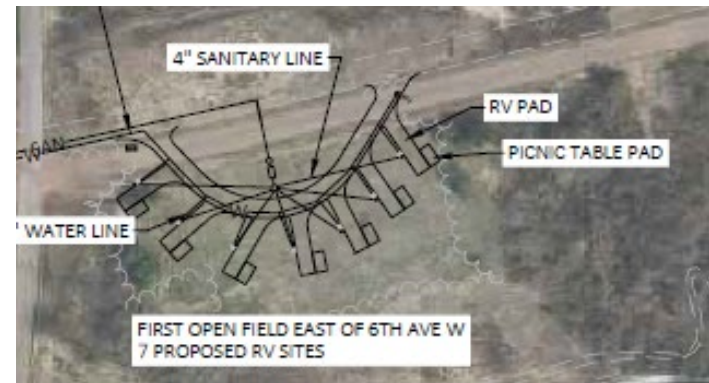

CITY OF WASHBURN

PARKS COMMITTEE: PUBLIC INPUT SESSIONS

THOMPSON'S WEST END CAMPGROUND EXPANSION PROJECT

The City of Washburn has been working with an engineering firm on cost and design of expanding Thompson's West End Campground at several locations

(Rain location - West End Park Pavilion)

AUGUST 23rd 4:30 - 5:30 pm

AUGUST 30th 6:30 - 7:30 pm

Bring a Lawn Chair