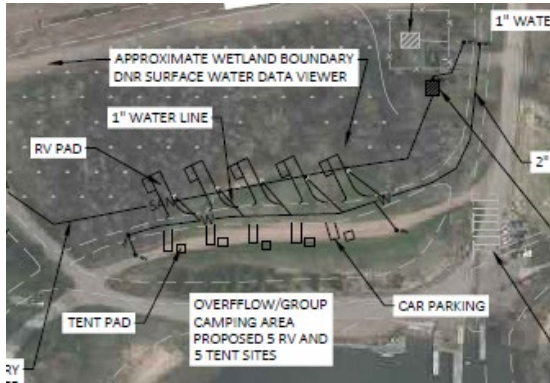

CITY OF WASHBURN

PARKS COMMITTEE: PUBLIC INPUT SESSIONS

THOMPSON'S WEST END CAMPGROUND EXPANSION PROJECT

The City of Washburn has been working with an engineering firm on cost and design of expanding Thompson's West End Campground at several locations

Join the Parks Committee for a quick overview of the proposals and provide feedback to the City regarding future growth opportunities for the West End Campground!

WEST END PARK: MEET AT THE ENTRANCE OF WALKING TRAIL

(Rain location - West End Park Pavilion)

AUGUST 23rd 4:30 - 5:30 pm

AUGUST 30th 6:30 - 7:30 pm

Bring a Lawn Chair