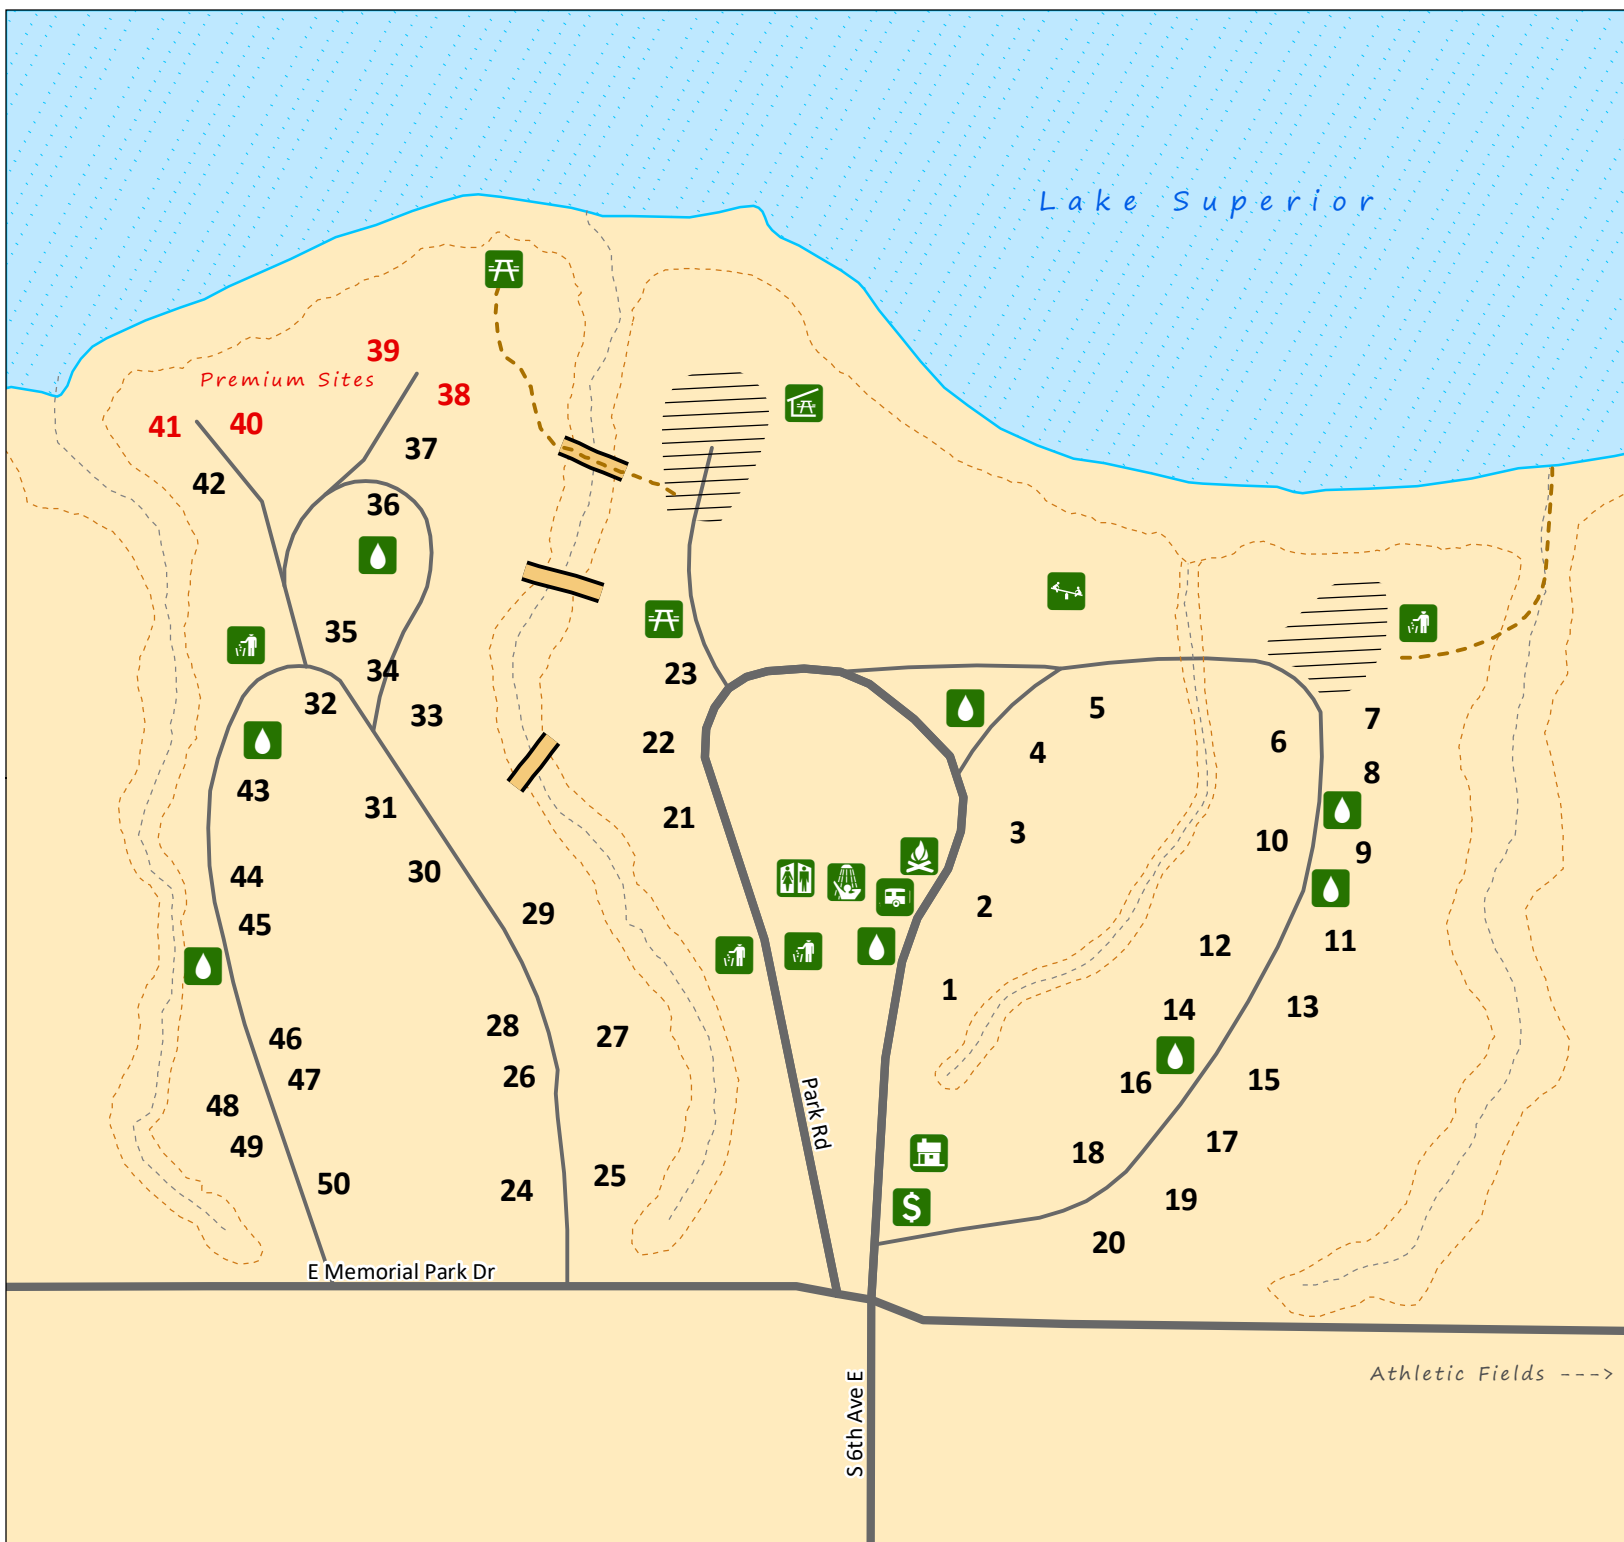

Memorial Park Campground

- ★ Host Campsite
- 39 Premium Site
- Dump Station
- Fee Registration Station
- Fire Wood Shed
- Historic Building
- Pavilion
- Picnic Area
- Playground
- Restrooms
- Shower
- Waste Disposal
- Water Spigot
- Trail
- Bridge
- Ditch
- Bank
- Paved Road
- Unpaved Road
- Parking Lot

City of Washburn
119 Washington Ave
Washburn, WI 54891
(715) 373-6160

Map created - April 2012
Updated - May 2023