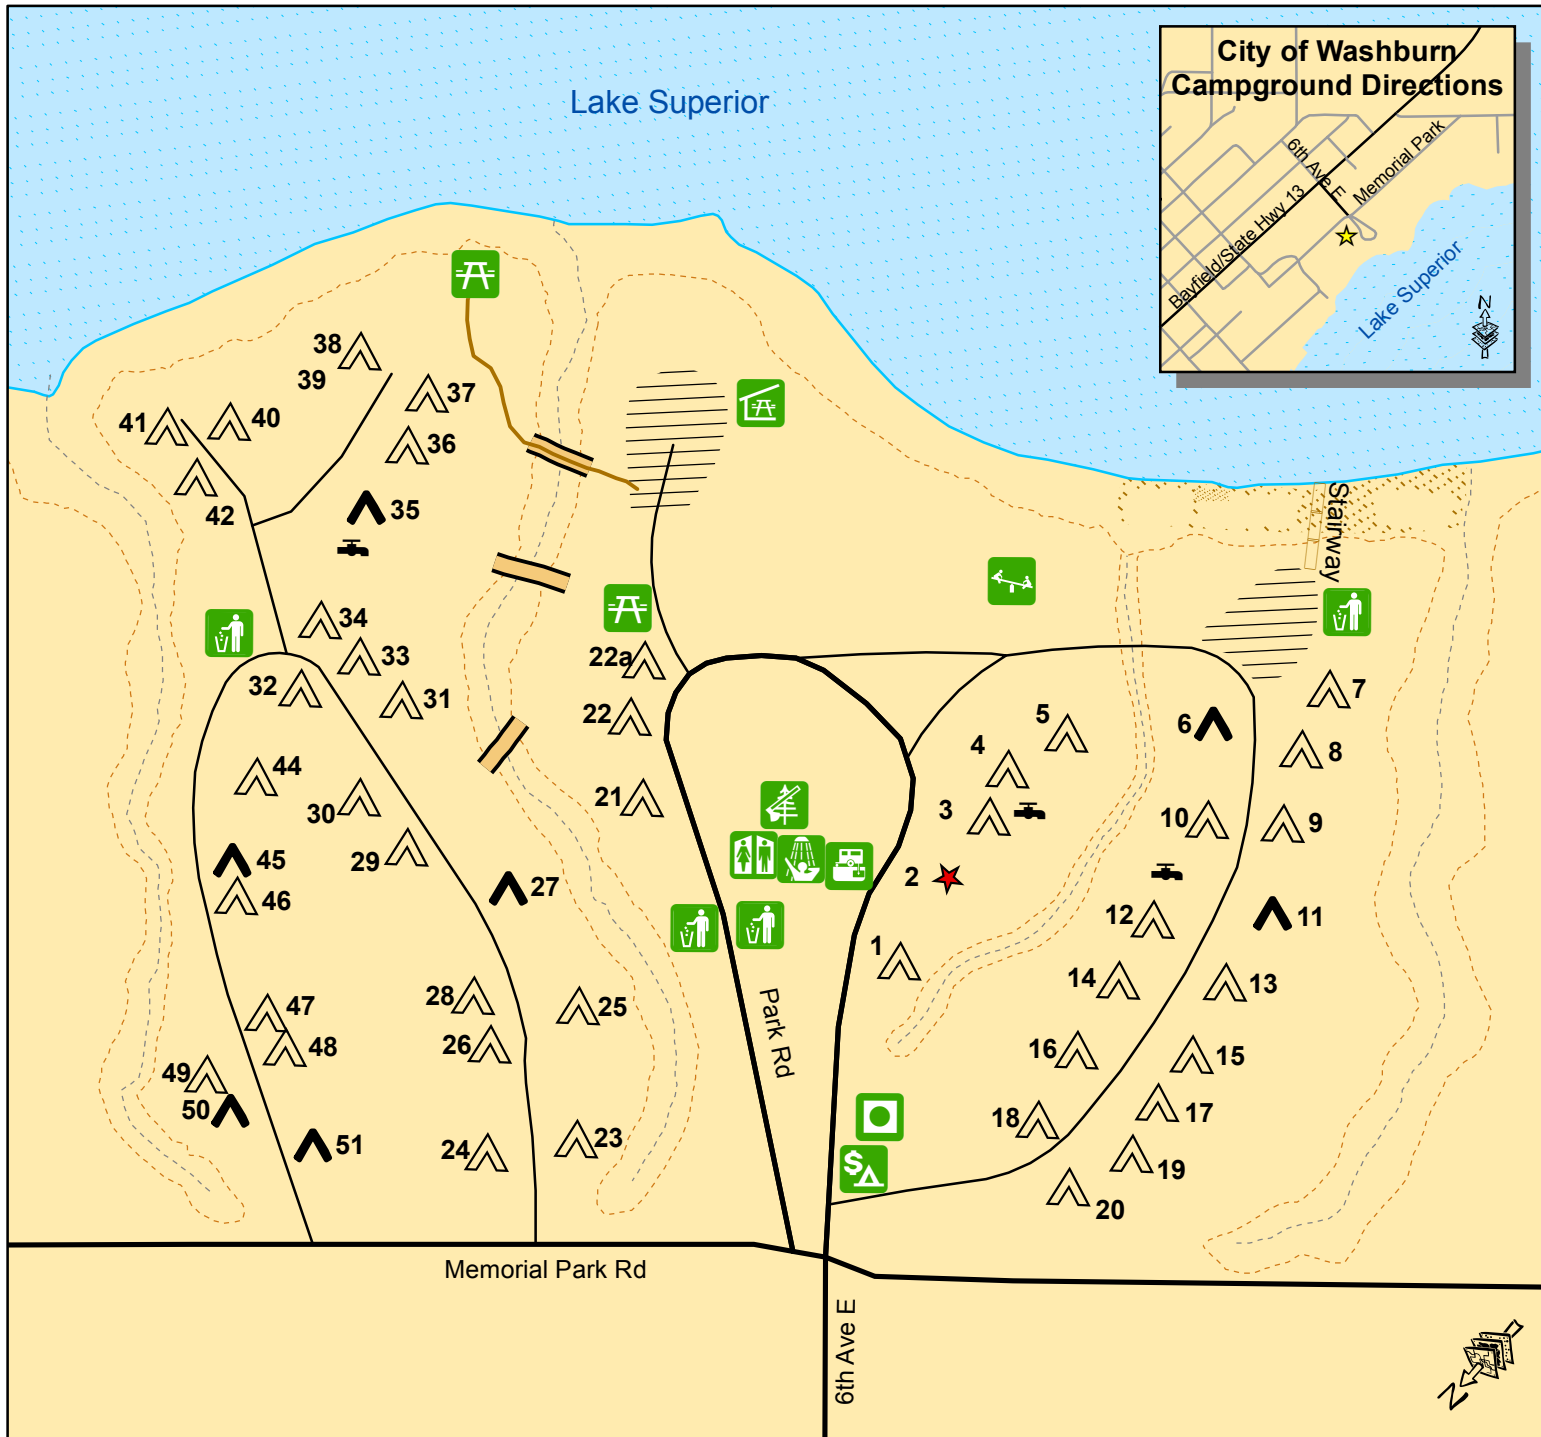

Memorial Park Campground

Legend

- Host Site
- Campsite Electric Hookup
- Campsite No Electric Hookup
- Water
- Dump Station
- Fee Registration Station
- Firewood Shed
- Historic Building
- Pavilion
- Playground
- Public Area
- Restroom
- Shower
- Waste Disposal
- Paved Road
- Unpaved Road
- Parking Area
- Visitor Pathway
- Bridge
- Beach Stairs
- Bank
- Ditch

Campground maintained by the City of Washburn
119 Washington Ave Washburn, WI 54891
(715) 373-6160

Map prepared in April 2012 and updated in June 2017 by the Bayfield County Land Records Department for the City of Washburn.